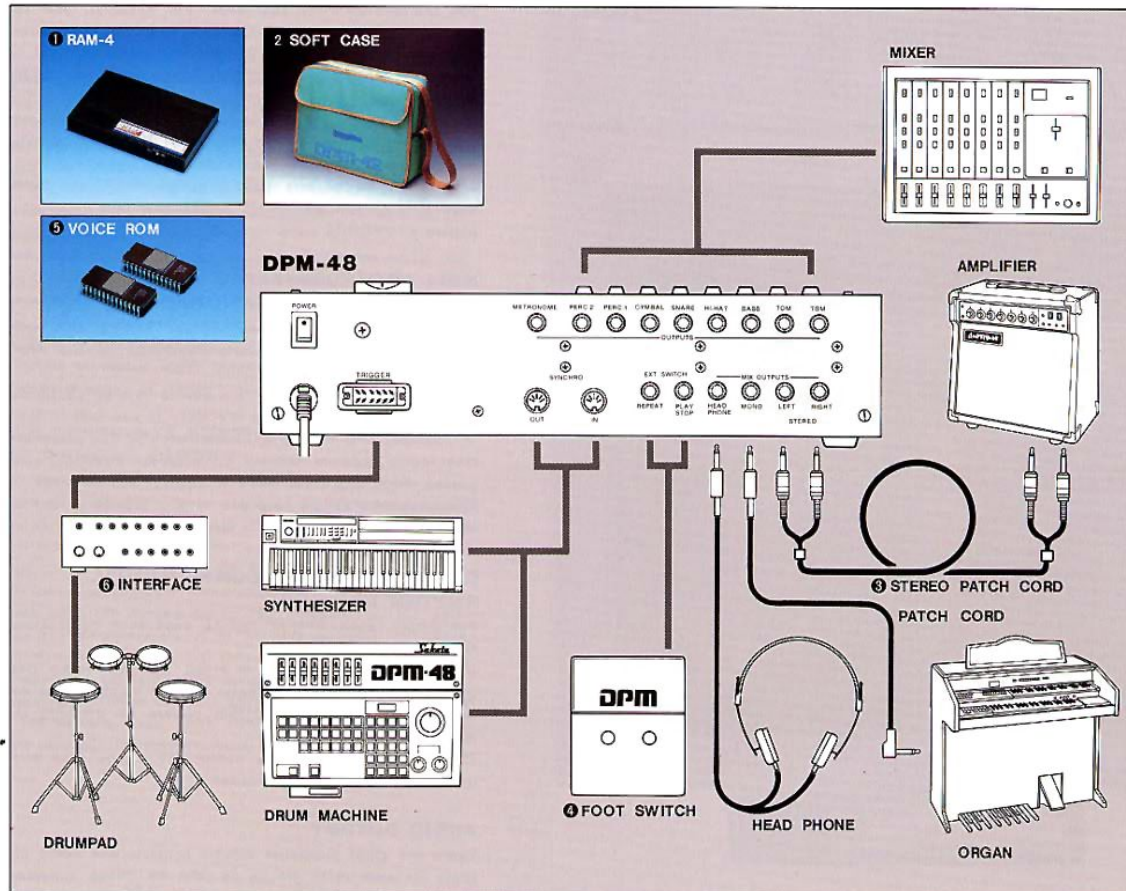

SPECIFICATION

Voice Section

Voice : 22 Digital Voices
 Tom-Toms 1, 2, 3, 4 / Bass Drums
 1, 2, 3 / Hi-Hats; closed, Accented
 Open / Snare Drums 1, 2, 3 / Ride
 Cymbals 1, 2, Crash Cymbal / Ca-
 basas 1, 2 / Agogos 1, 2 / Hand
 Clap Rim Shot
 Individual Volume : 8
 Mix Out Volume : 1
 Metronome : Independent

Program Section

Pattern Program : Realtime Program,
 Step Program
 Song Program : Step Program
 Memory Capacity : 48 Patterns(32 Steps)
 3 Songs(256 Patterns)
 Count : 3, 4, 6, 8 Last step 1~32
 Auto Correct : Triplet ~ 32nd Note
 ERASE, INSERT, REPEAT
 RAM Cartridge (Batteries Back Up) :
 Supplied

Audio Output

Individual Output : 8
 Stereo Output : 2
 Mono Output : 1
 Headphone Output : 1 (Stereo)
 Synchro : IN, OUT (Spin DIN)
 Trigger In : Footswitches RUN / STOP,
 REPEAT
 Dimensions : 350(W)×260(D)×100(H)mm
 Wight : 4.5kg

THE DPM SYSTEMS

① RAM-4 Optional RAM Cartridge
 ② SOFT CASE

③ SPC-01 Stereo Patch Cord 1m
 SPC-03 Stereo Patch Cord 3m
 SPC-05 Stereo Patch Cord 5m

④ FS-4D Footswitch
 ⑤ VOICE ROM
 (CONTACT YOUR LOCAL DEALER FOR
 THE REPLACEMENT)
 ⑥ PAD INTERFACE